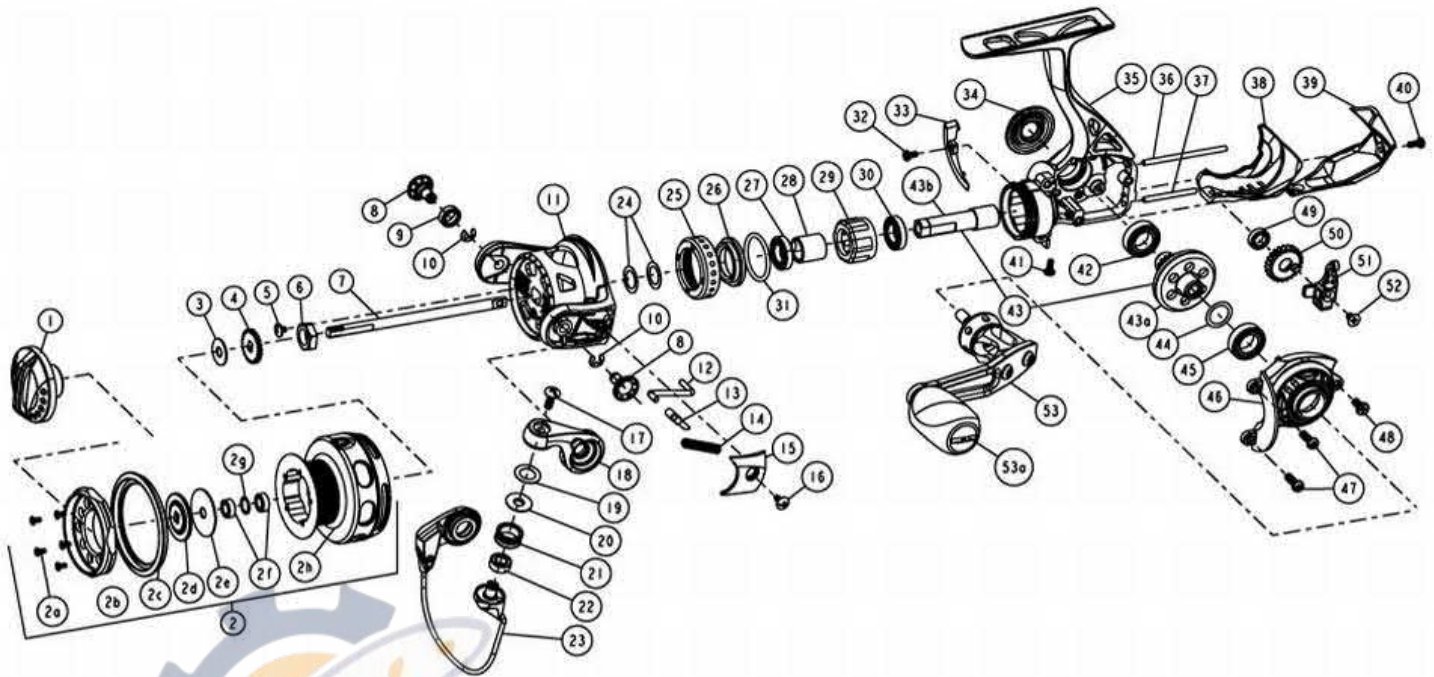

QUANTUM

EXO EX15PTi

Quantum EXO EX15PTi Spinning Reel Part List

Key #	Description	Qty	Part No.	Key #	Description	Qty	Part No.
1	Drag Knob Assembly	1	TAA332-02	26	Clutch Bearing Adapter	1	TAA190-01
2	Spool Assembly	1	TAA321-51	27	Top Pinion Ball Bearing	1	TAA028-01
2a	Spool Cap Screw	5	DW107-01	28	Sleeve	1	TAA139-01
2b	Spool Cap	1	TAA144-61	29	One Way Clutch / SEE ITEM #54	1	UAA063-01
2c	Spool Lip	1	TAA143-51	30	Bottom Pinion Ball Bearing	1	TAA028-01
2d	Drag Washer "D"	1	TAA080-01	31	O-Ring	1	TAA101-01
2e	Drag Washer "B"	1	TAA033-01	32	Trip Ramp Screw	1	UAA123-04
2f	Spool Ball Bearing	2	EH158-01	33	Trip Ramp	1	TAA119-01
2g	Spool Ball Bearing Washer	1	AAA035-01	34	Handle Screw Cap	1	UAA054-01
2h	Spool	1	TAA021-51	35	Body Assembly	1	TAA301-03
3	Spool Adjust Washer	1	TAA030-01	36	O/S Guide Pin "A"	1	TAA093-02
4	Clicker Gear	1	TAA037-01	37	O/S Guide Pin "B"	1	TAA098-02
5	Rotor Nut Lock Screw	1	BAA094-02	38	Body Rear Cap "A"	1	TAA141-01
6	Rotor Nut	1	AAA006-02	39	Body Rear Cap "B"	1	TAA250-01
7	Main Shaft	1	TAA015-02	40	Rear Cap Screw "A" - M2 x 5mm	1	UAA123-06
8	Rotor Arm Sleeve	2	TAA042-02	41	Rear Cap Screw "B" - M2 x 5mm	1	UAA123-06
9	Ball Bearing	1	CT157-02	42	Body Drive Gear Bearing	1	TW058-03
10	E-Clip	2	NX092-01	43	Drive Gear Kit	1	AAA412-03
11	Rotor	1	TAA009-03	43a	Drive Gear	1	AAA012-02
12	Kick Lever	1	AAA019-01	43b	Pinion Gear	1	TAA011-02
13	Bail Actuator	1	AAA031-01	44	Drive Gear Adjust Washer	1	BAA105-04
14	Bail Spring	1	AAA022-01	45	Sidecover Drive Gear Bearing	1	TW058-03
15	Arm Lever Cover	1	TAA087-02	46	Side Cover Assembly	1	TAA323-03
16	Arm Lever Cover Screw	1	CW125-02	47	Side Cover Screw "A" - M2.6 x 8mm	2	UAA057-02
17	Line Roller Screw	1	BAA108-02	48	Side Cover Screw "B" - M2.6 x 6mm	1	UAA050-01
18	Arm Lever	1	TAA007-01	49	O/S Gear Bearing	1	CT157-02
19	Line Roller Collar	1	CAA102-01	50	O/S Gear	1	TAA053-01
20	Line Roller Washer	1	BAA102-01	51	O/S Slider	1	TAA025-01
21	Line Roller	1	BAA004-02	52	Main Shaft Screw	1	BAA100-01
22	Line Roller Ball Bearing	1	GH202-01	53	Handle Assembly	1	TAA318-61
23	Bail Assembly	1	TAA347-01	53a	Handle Knob Cap	1	BB115-02
24	Rotor Adjust Washer	2	AAA110-01	54	Clutch Tool - TO REMOVE CLUTCH CAP	1	UAA3113-01
25	Clutch Bearing Cap	1	UAA040-03				